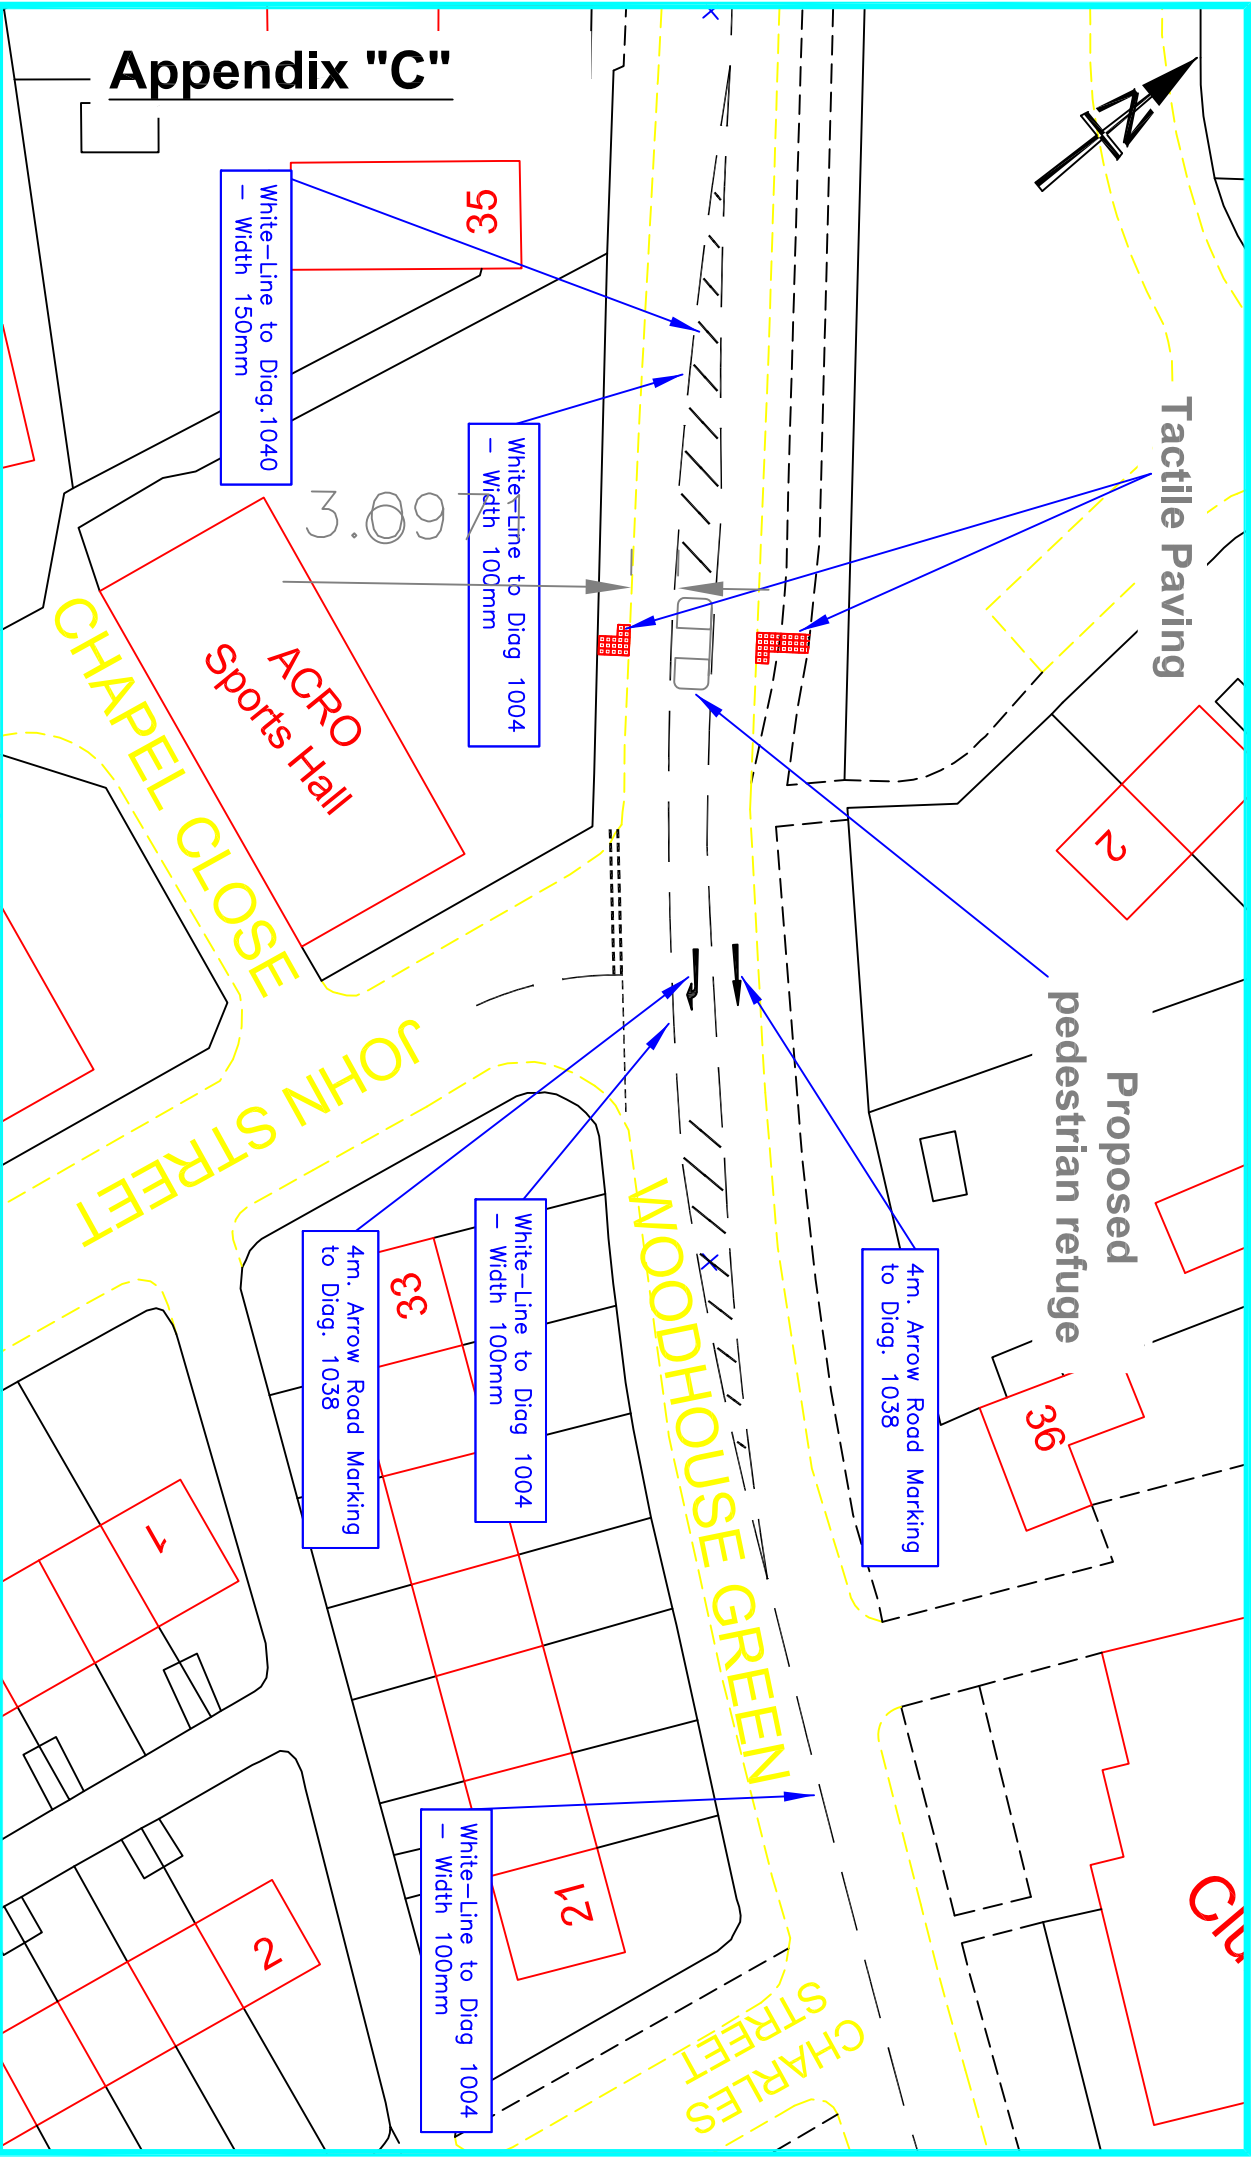

Appendix "C"

Rotherham Metropolitan Borough Council
Environment & Development Services
Bailey House, Rawmarsh Road,
Rotherham S60 1TD

Client:

Title

Proposed pedestrian refuge
Woodhouse Green, Thurcroft

Dwg. No. 126/17/TT125

Scales (if any) 1:500

Drawn S. Q.

Date Aug-10

Chd. by